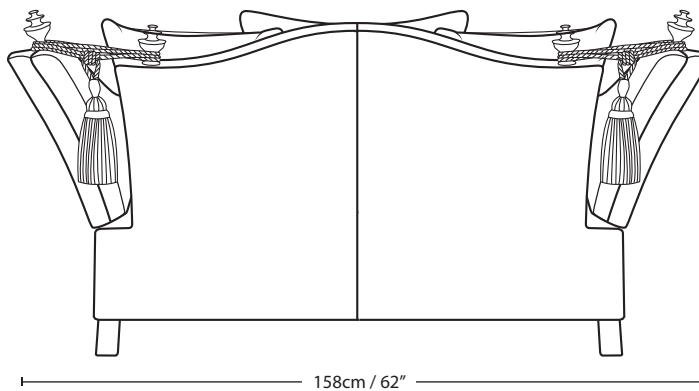

PICASSO

2 SEATER SCATTER CUSHION

Overall Height	Overall Width	Overall Depth	Arm Height	Back Height of Frame	Seat Height	Arm Width	Inside Width Arm to Arm	Seat Depth to Cushions	Seat Depth no Cushions
94cm / 37"	158cm / 62"	112cm / 44"	69cm / 27"	92cm / 36"	53cm / 21"	18cm / 7"	122cm / 48"	54cm / 21"	76cm / 30"

Seating sizes vary to a great extent and particularly wherever there are soft cushions involved, this is magnified with front of seat to back cushion depths, whilst formal back cushions will vary with age and plumping. It is essential to note that scatter back cushion depths will adjust from which point you measure, overtime and with plumping, the accurate measurement does not exist as it will resize each and every time you enjoy its comfort.