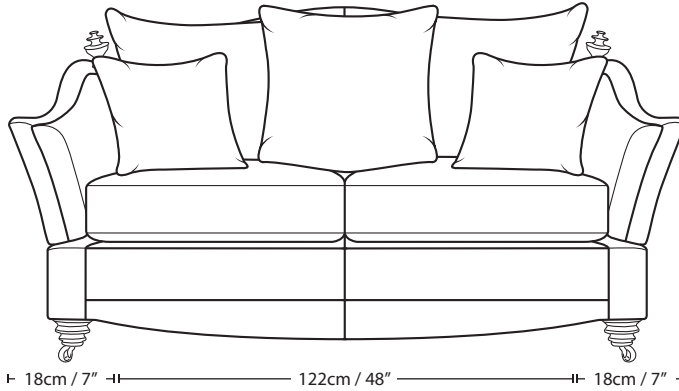

PICASSO

2 SEATER SCATTER CUSHION

Overall Height	Overall Width	Overall Depth	Arm Height	Back Height of Frame	Seat Height	Arm Width	Inside Width Arm to Arm	Seat Depth to Cushions	Seat Depth no Cushions
94cm / 37"	158cm / 62"	112cm / 44"	69cm / 27"	92cm / 36"	53cm / 21"	18cm / 7"	122cm / 48"	54cm / 21"	76cm / 30"

Seating sizes vary to a great extent and particularly wherever there are soft cushions involved, this is magnified with front of seat to back cushion depths, whilst formal back cushions will vary with age and plumping. It is essential to note that scatter back cushion depths will adjust from which point you measure, overtime and with plumping, the accurate measurement does not exist as it will resize each and every time you enjoy its comfort.