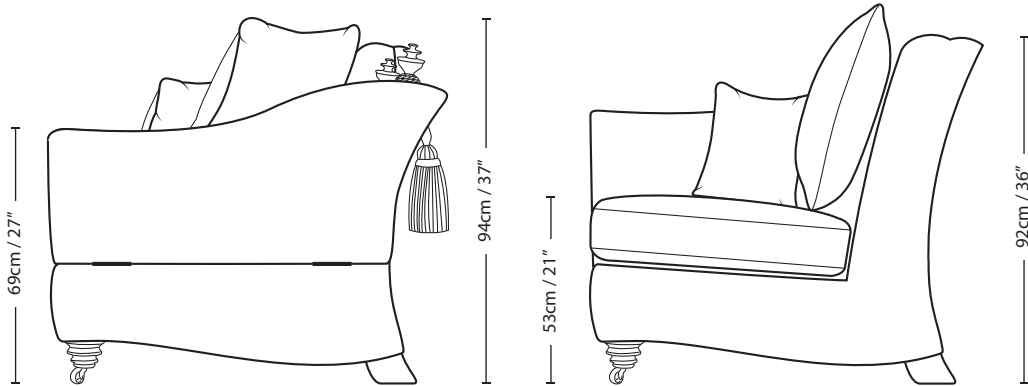

PICASSO

2 SEATER SCATTER CUSHION

Overall Height	Overall Width	Overall Depth	Arm Height	Back Height of Frame	Seat Height	Arm Width	Inside Width Arm to Arm	Seat Depth to Cushions	Seat Depth no Cushions
94cm / 37"	158cm / 62"	112cm / 44"	69cm / 27"	92cm / 36"	53cm / 21"	18cm / 7"	122cm / 48"	54cm / 21"	76cm / 30"

Seating sizes vary to a great extent and particularly wherever there are soft cushions involved, this is magnified with front of seat to back cushion depths, whilst formal back cushions will vary with age and plumping. It is essential to note that scatter back cushion depths will adjust from which point you measure, overtime and with plumping, the accurate measurement does not exist as it will resize each and every time you enjoy its comfort.